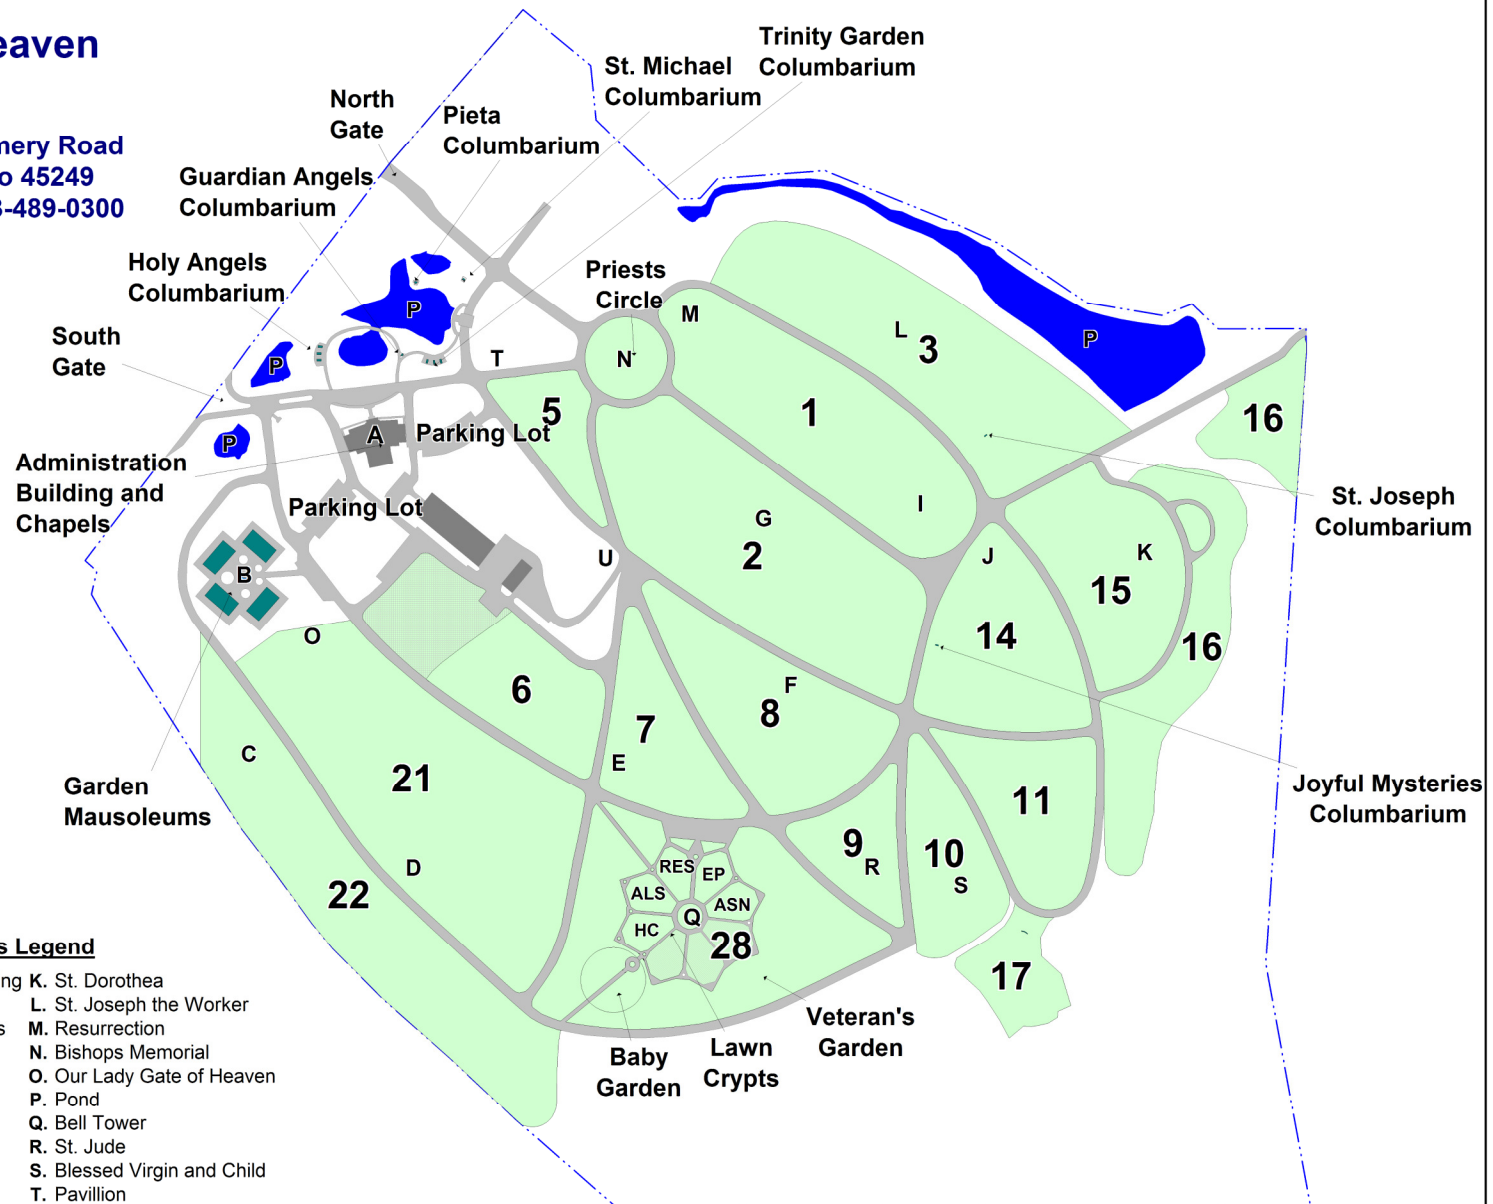

# Gate of Heaven Cemetery

11000 Montgomery Road  
Cincinnati, Ohio 45249  
Telephone: 513-489-0300

### Landmarks Legend

- |                                       |                             |
|---------------------------------------|-----------------------------|
| A. Administration Building and Chapel | K. St. Dorothea             |
| B. Garden Mausoleums                  | L. St. Joseph the Worker    |
| C. Good Shepherd                      | M. Resurrection             |
| D. Holy Matrimony                     | N. Bishops Memorial         |
| E. Mother of Sorrows                  | O. Our Lady Gate of Heaven  |
| F. Crucifix                           | P. Pond                     |
| G. St. John Vianney                   | Q. Bell Tower               |
| H. St. Francis of Assisi              | R. St. Jude                 |
| I. Assumption                         | S. Blessed Virgin and Child |
| J. Joyful Mysteries                   | T. Pavillion                |
| K. St. Dorothea                       | U. Rachael                  |