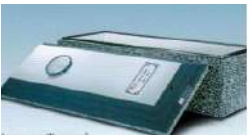

VETERAN TRIUNE

$3,570.00

Double reinforced with stainless steel and high impact plastic liner; Dignified branch specific military emblems to honor veterans; Brushed stainless steel carapace; Can be personalized with emblems, *Legacy* images or personal photos